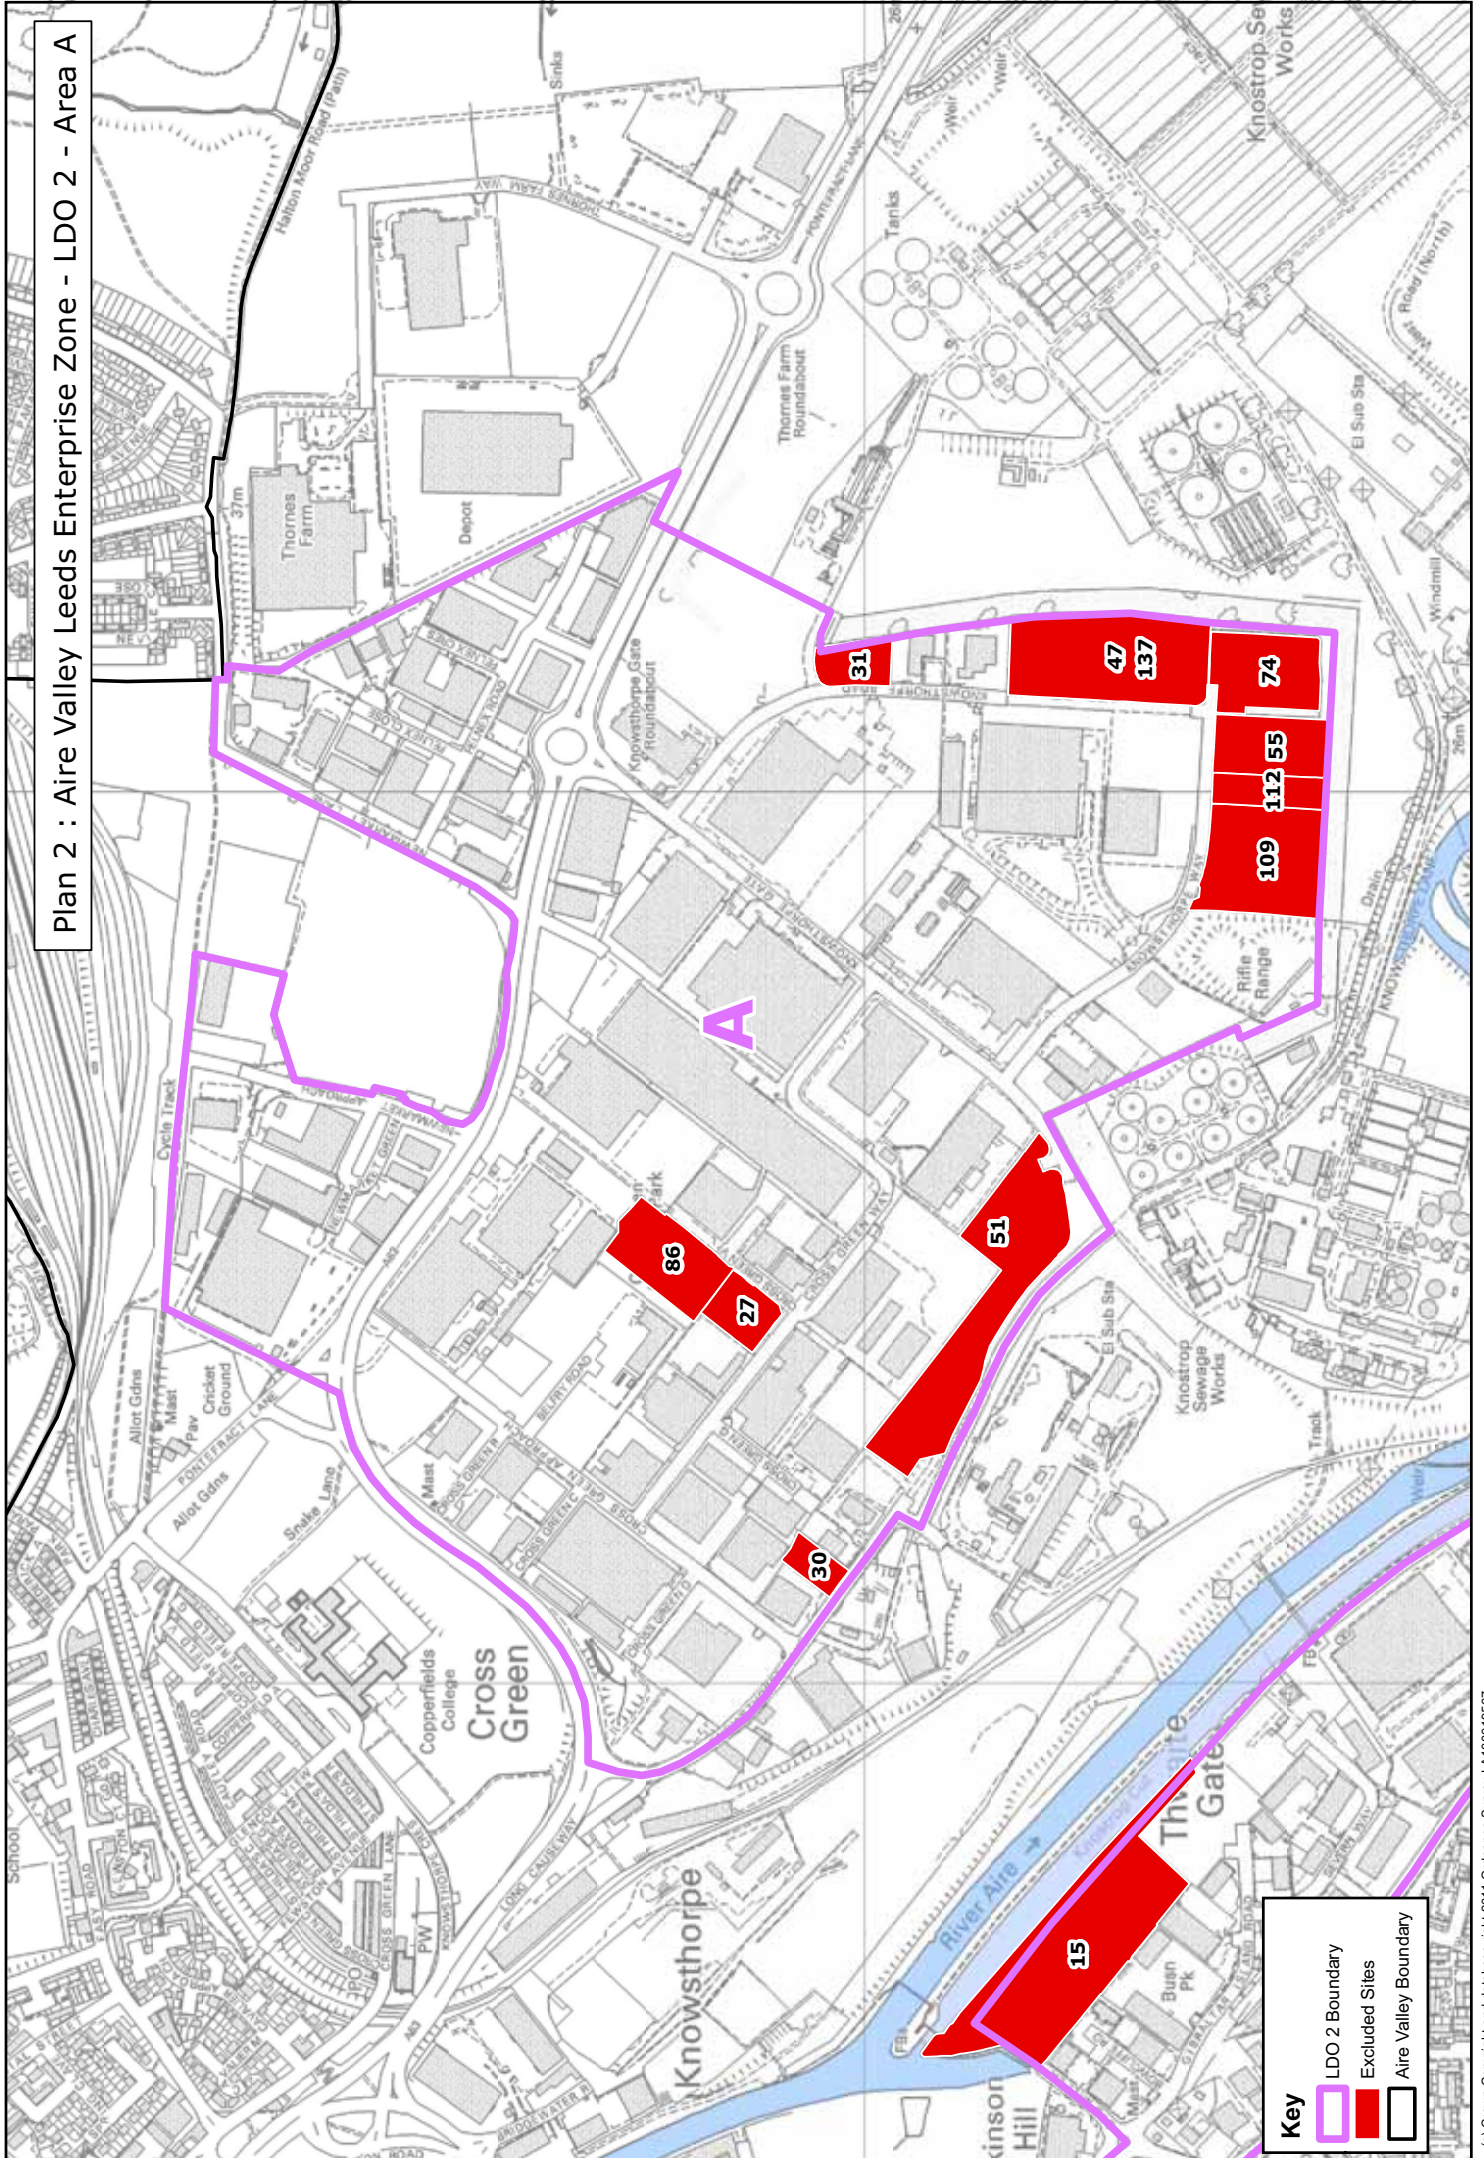

Plan 2 : Aire Valley Leeds Enterprise Zone - LDO 2 - Area A

Key

-  LDO 2 Boundary
-  Excluded Sites
-  Aire Valley Boundary